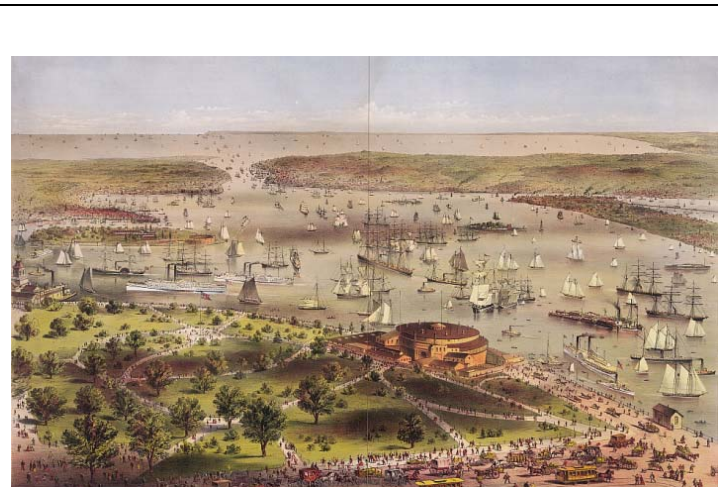

**NOTECARDS 2015 — HUDSON RIVER & PORT OF NEW YORK**

Notecards are 5x7 inches, with a 1/4-inch border.

- Printed on 80-lb acid-free cover stock.
- Packaged with 32-lb bond square-flap envelope, in a clear acetate sleeve.
- Suggested retail price: \$3. Minimum order, each style: 6.
- Also available as prints, matted to 8x10" and 11x14".

**VINTAGE**

New York c1720

New York & Brooklyn from the Battery 1850

Port of New York from the Battery 1872

Staten Island & the Narrows from Fort Hamilton 1861

New York Harbor with Brooklyn Bridge 1887

Castle Garden with Statue of Liberty 1887

Hudson River View, towards Stony Point 1843

Stony Point 1846

Approaching West Point 1846

Hudson Highlands from Fort Montgomery 1871

From Fort Putnam, West Point c1860

West Point 1834

West Point from Garrison 19c

Stony Point Lighthouse, Horizontal