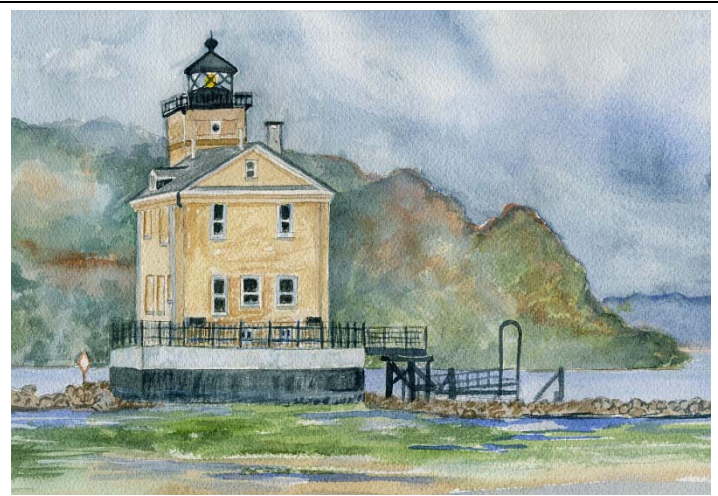

West Point Road 1873

Poughkeepsie 1761

Highlands from Newburgh 1846

CONTEMPORARY

Rondout Creek Lighthouse, Kingston - Summer

Rondout Creek Lighthouse, Kingston - Winter

Stony Point Lighthouse, Vertical

Esopus Meadows Lighthouse

Stony Point Lighthouse, Horizontal