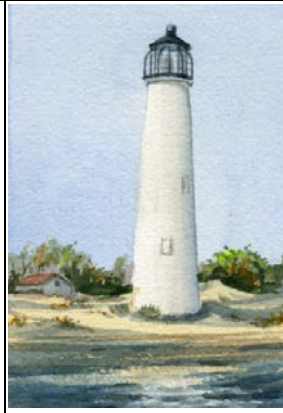

Ponce Inlet, vertical Card, 5x7, 8x10

GULF COAST

Anclote Key
Card, 5x7

Cape San Blas
Card, 4x7, 6x10

Cape St. George, Day
Card, 5x7, 8x10

Cape St. George, Sunset
Card, 5x7, 8x10

Egmont Key
Card, 5x7

Cedar Keys Card, 5x7, 8x10

Port Boca Grande, far Card, 5x7, 7x10

Port Boca Grande, near Card, 5x7, 8x10

Sanibel Island, vertical Card, 5x7

Sanibel Island, beach Card, 5x7

St. Marks, twilight Card, 5x7, 8x10

Sanibel Island, horiz. Card, 5x7, 7x10