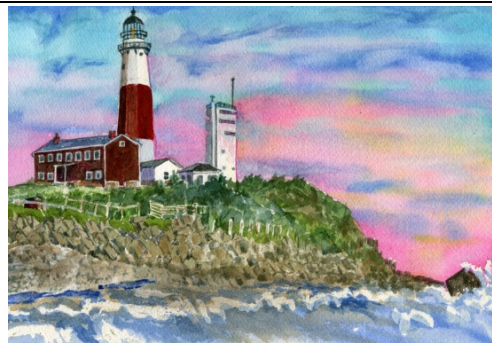

Lighthouse Cards & Prints – New York

NOTECARDS

5x7" blank cards printed on white 80-lb cover stock. Labeled on back with UPC bar code. Packaged with opaque white square-flap envelope, in clear acetate sleeve.

- Suggested retail price: $4.00
- **Minimum order, each style: 6**

ART PRINTS

Printed on heavy opaque paper, with off-white matte and white backing. Labeled on back with UPC bar code. Sealed in a clear acetate envelope. Size depends on original image format.

- **SMALL** – 5x7 in 8x10 matte. Suggested retail: $10.00
- **LARGE** – 7x10, 8x10 in 11x14 matte. Suggested retail: $15.00
- **Minimum order, each style: 2**

LONG ISLAND

Montauk Point, Sunset 5x7, 8x10, Card