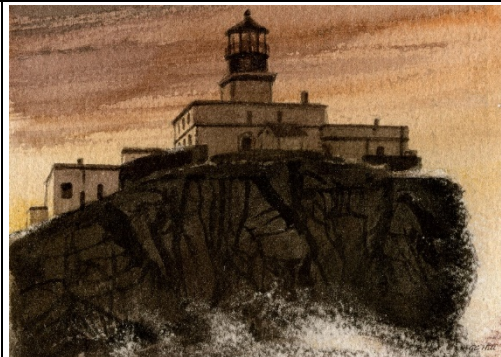

Cape Arago, horizontal Card, 5x7, 7x10

Cape Meares Card, 5x7, 8x10

Cleft of the Rock Card, 5x7, 7x10

Coquille Riv. Card, 5x7, 7x10

Heceta Head Card, 5x7, 8x10

Umpqua River Card, 5x7, 7x10

Tillamook Rock, Day Card, 5x7, 7x10