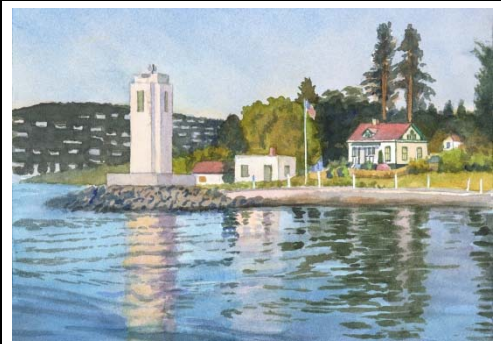

♣ BellaTerraMaps.com ♣

PUGET SOUND

West Point 5x7, 8x10, Card

Mukilteo 5x7, 8x10, Card

Browns Point 5x7, 8x10, Card

Point Robinson, horiz. 5x7, 8x10, Card

Admiralty Head 5x7, 7x10, Card

Lightship Swiftsure 5x7, 8x10, Card