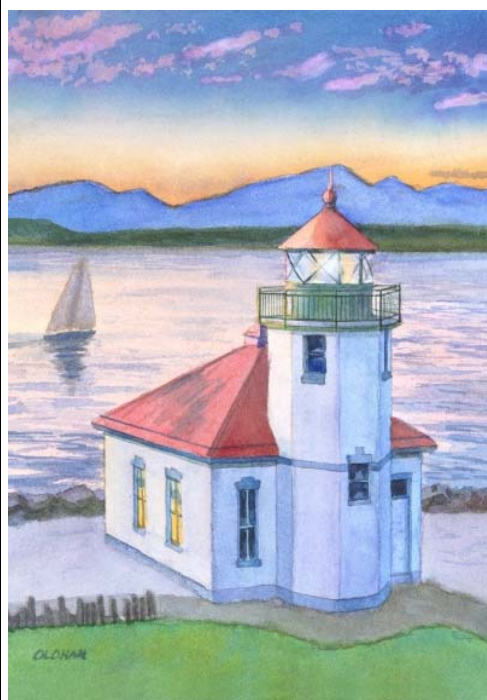

♣ BellaTerraMaps.com ♣

PUGET SOUND

West Point 5x7, 8x10, Card

Mukilteo 5x7, 8x10, Card

Browns Point 5x7, 8x10, Card

Point Robinson, horiz. 5x7, 8x10, Card

Admiralty Head 5x7, 7x10, Card

Lightship Swiftsure 5x7, 8x10, Card