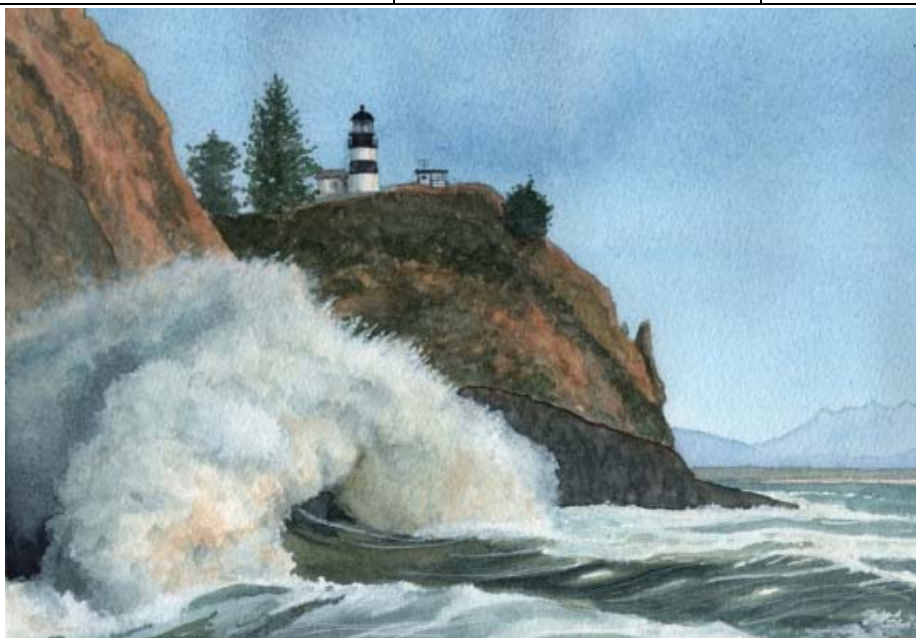

Cape Disappointment 5x7, 7x10, Card

BELLA TERRA® PUBLISHING

P.O. Box 731
Rhinebeck, NY 12572

tel 845-758-1460

fax 866-954-6119

sales@bellaterramaps.com

♣ BellaTerraMaps.com ♣