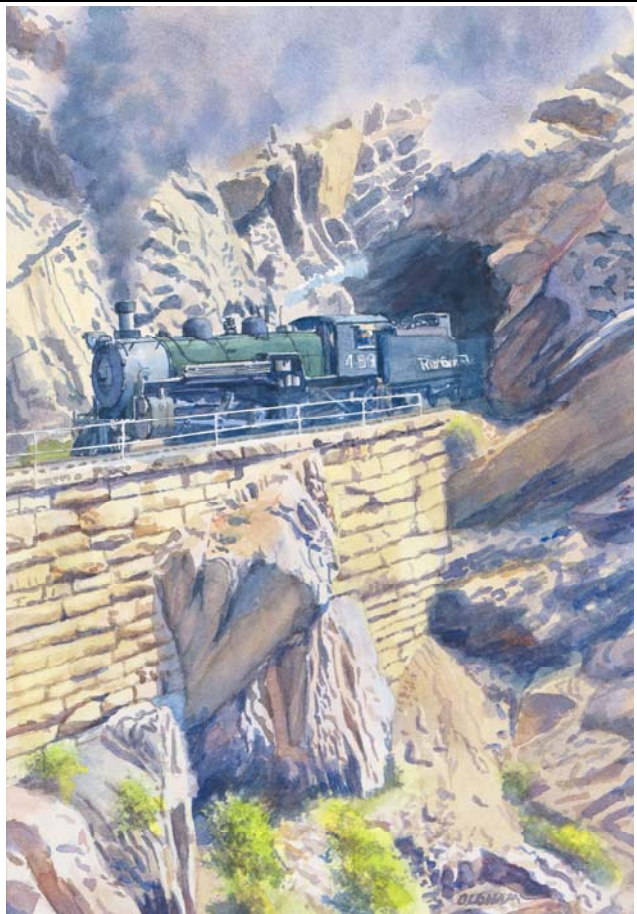

Cumbres & Toltec Scenic RR, NM Card, 5x7, 8x10