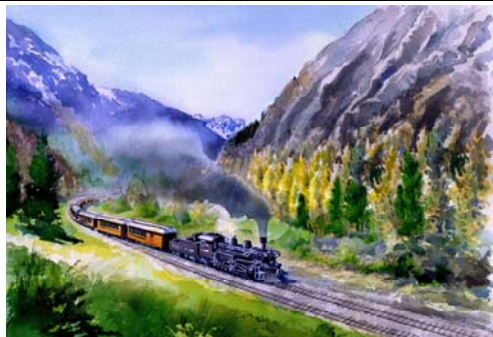

Durango & Silverton, CO Card, 5x7, 8x10