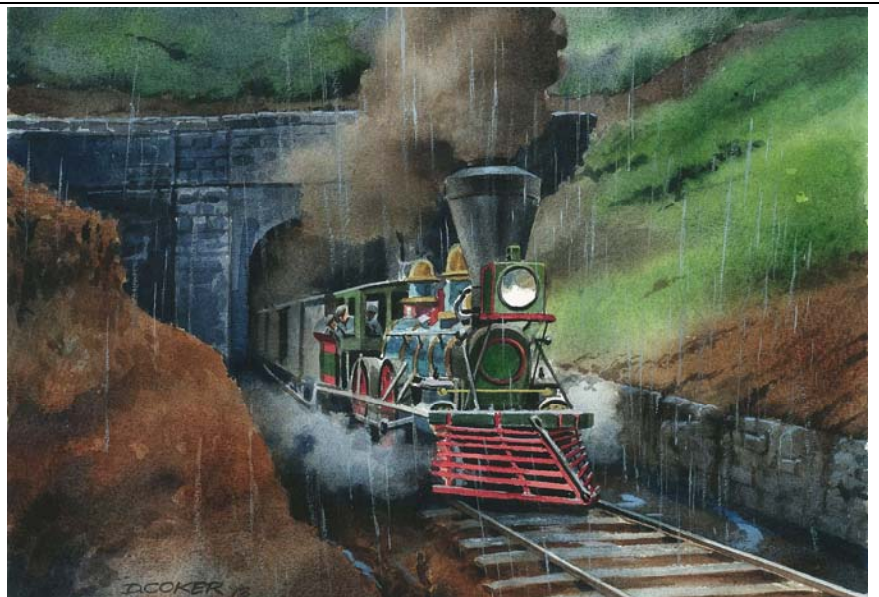

Great Locomotive Chase, GA Card, 5x7, 8x10