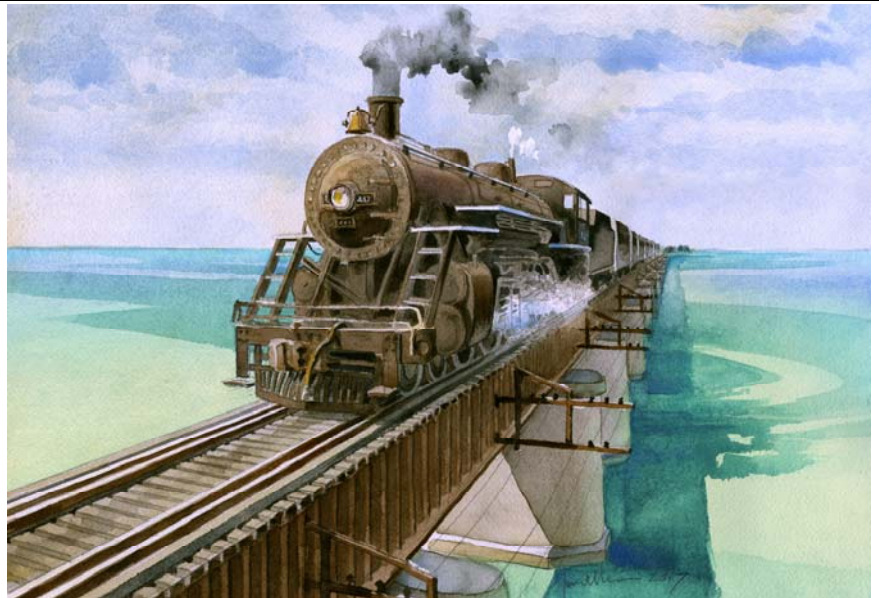

Florida East Coast Railway, FL Card, 5x7, 8x10

BELLA TERRA® PUBLISHING

P.O. Box 731
Rhinebeck, NY 12572

tel 845-876-5750

fax 866-954-6119

sales@bellaterramaps.com

☎ BellaTerraMaps.com ☎