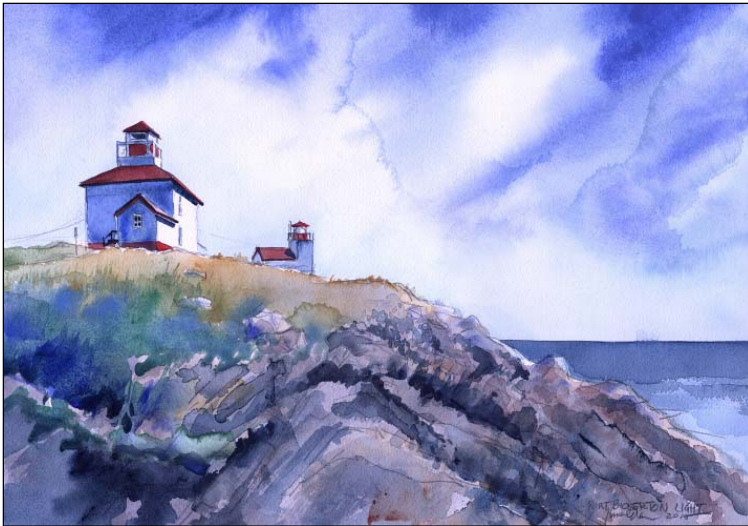

NOTECARDS

Canada Maritime Provinces Lighthouses

- Size: 5x7 inches, with 1/4-inch border.
- Printed on white 80-lb acid-free cover stock.
- Packaged with opaque white, square-flap envelope, in clear acetate sleeve.
- Suggested retail price: $3.50.
- Minimum order, each style: 6.
- Also available as matted art prints. Please inquire.

NOVA SCOTIA

Port Bickerton